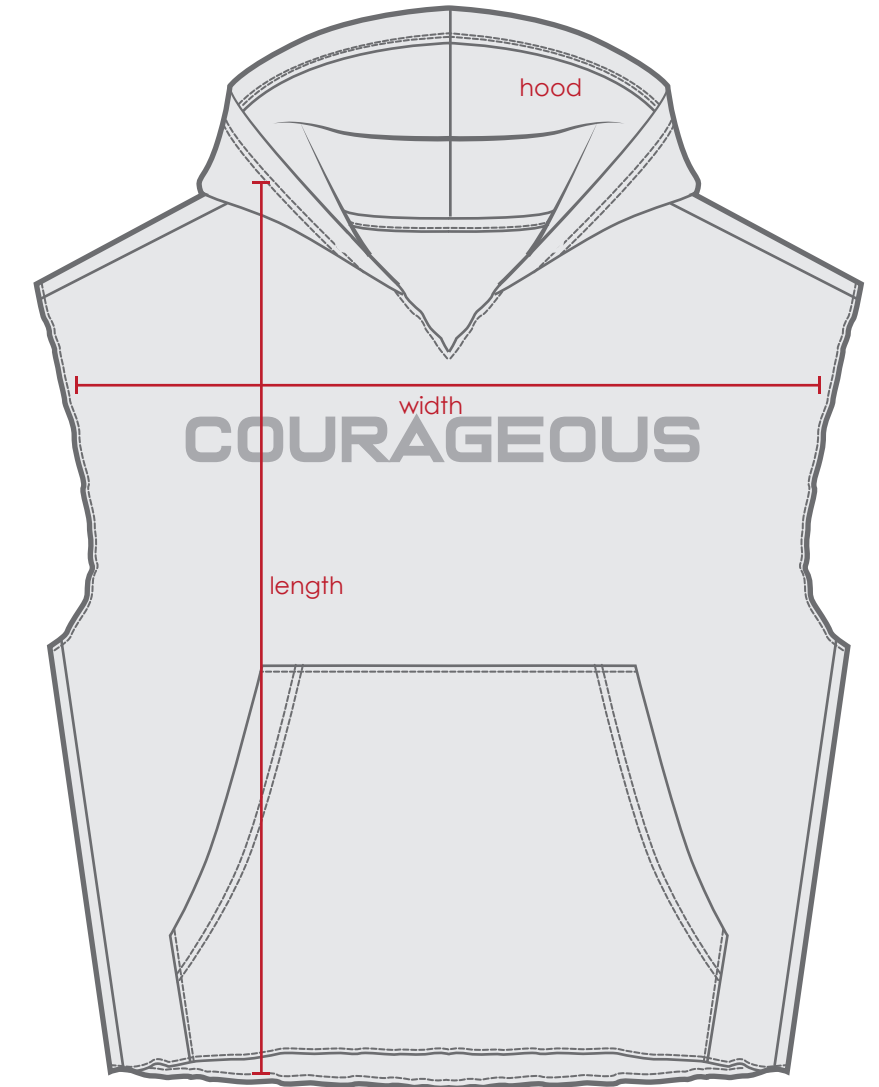

IN INCHES	LENGTH	WIDTH	HOOD
S	24"	20"	13"
M	25"	20"	14"
L	27"	21"	15"
XL	29"	23"	16"
XXL	31"	25"	17"
XXXL	33"	27"	18"

Easily stretchable to 4"

IN CMs	LENGTH	WIDTH	HOOD
S	61	51	33
M	64	51	36
L	69	53	38
XL	74	58	41
XXL	79	64	43
XXXL	84	69	46

Easily stretchable to 11cms